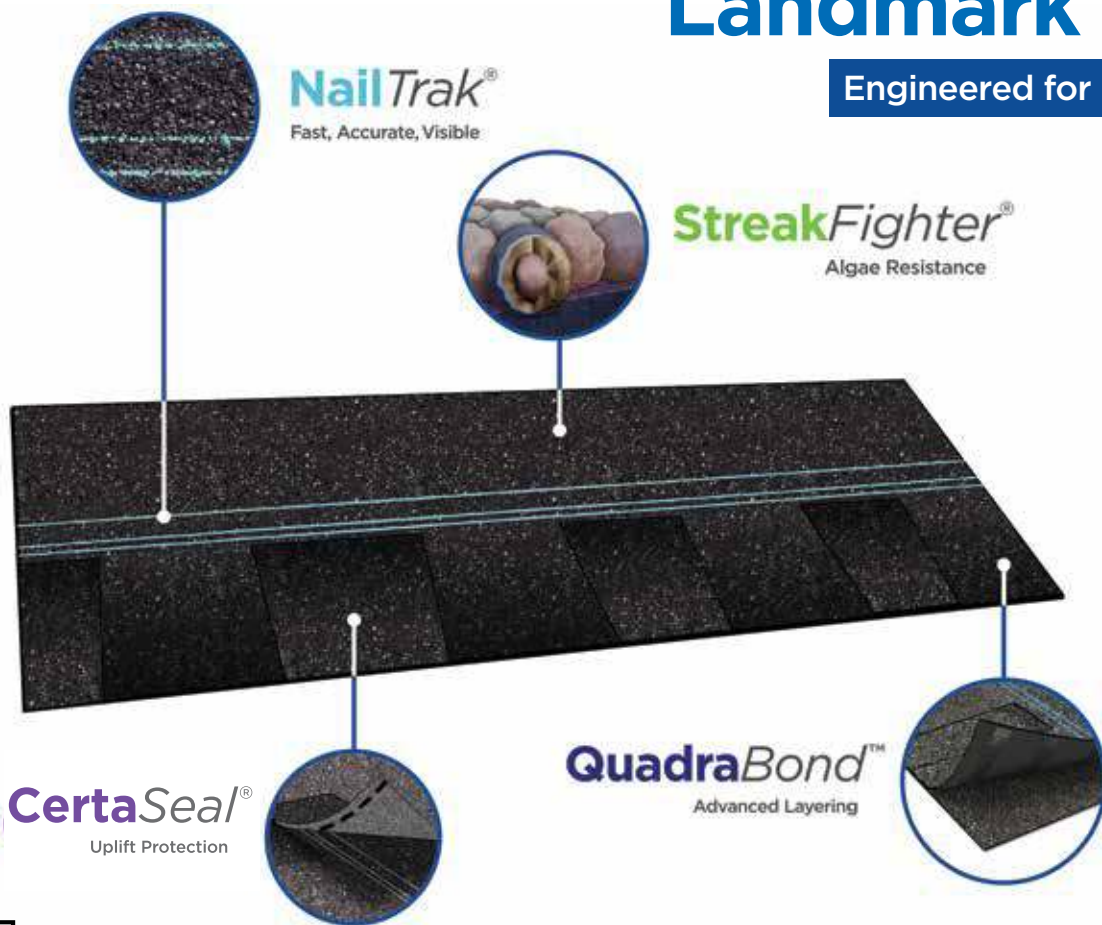

Non-single Family Project Warranty Comparison

Landmark PRO	vs	Landmark
50-year warranty term	VS	Standard 40-year warranty term
10-years non-prorated	VS	Standard 5-years non-prorated
30-year algae warranty	VS	Standard 25-year algae warranty
Class 3 impact resistance rating	VS	No impact resistance rating
SureStart™ covers material, tear-off, labor, flashing, and disposal	VS	Standard covers material and labor only

Landmark® PRO

Engineered for Excellence