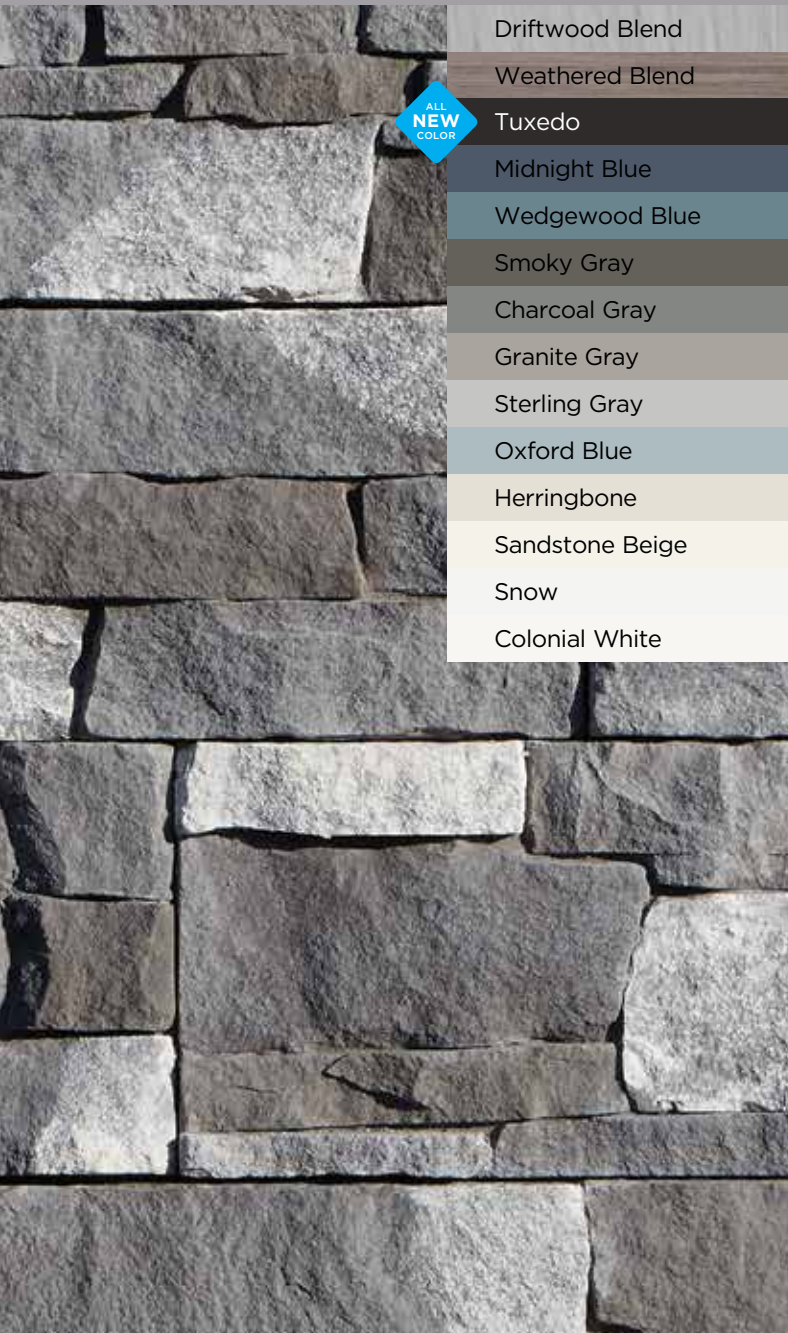

STONEfaçade™

Architectural Stone Cladding System

**Stone & Vinyl
Siding Color
Coordination**

Adirondack Snowfall

With hues of gray, adirondack snowfall matches best with siding in whites, blues and grays.

- Driftwood Blend
- Weathered Blend
- ALL NEW COLOR** Tuxedo
- Midnight Blue
- Wedgewood Blue
- Smoky Gray
- Charcoal Gray
- Granite Gray
- Sterling Gray
- Oxford Blue
- Herringbone
- Sandstone Beige
- Snow
- Colonial White

Appalachian Twilight

With calming grays and browns, appalachian twilight works well with an extensive palette of siding colors.

- Natural Blend
- Driftwood Blend
- Arbor Blend
- Frontier Blend
- Autumn Red
- Mountain Cedar
- Slate
- Hearthstone
- Spruce
- Olive Grove
- Forest
- Pacific Blue
- Granite Gray
- Sterling Gray
- Seagrass
- Cypress
- Herringbone
- Sandstone Beige
- Desert Tan
- Weathered Wood
- Natural Clay
- Savannah Wicker
- Light Maple
- Heritage Cream
- Autumn Yellow
- Snow
- Colonial White

Pocono Autumn

With variegated tones of brown, orange and yellow, siding in warm shades or gray tones match well with pocono autumn.

Harbor Sunset

With stunning shades of brown and burgundy, siding in subtle shades of grays and browns are recommended for harbor sunset.